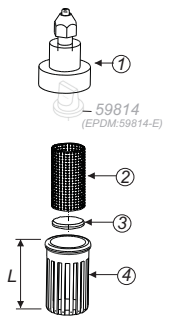

List of parts

59-854-P Foot valve 4x6 with PP fiber filter for suction lance			
Nº	CODE	DESCRIPTION	QTY.
1	59824	FOOT VALVE4x6 CONNECTION	1
2	59813	PP FIBER FOR FOOT FILTER	1
3	59818	FOOT FILTER BODY - SHORT	1

FOOT VALVE 4x6 WITH S.S. MESH FILTER FOR SUCTION LANCE

Features

Connection: 4x6 hose
 Materials: PP / FPM / AISI316
 Foot valve with check valve
 Filter 100 mesh
 L:45mm

List of parts

59-855-P Foot valve 4x6 with S.S. mesh filter for suction lance			
Nº	CODE	DESCRIPTION	QTY.
1	59824	FOOT VALVE4x6 CONNECTION	1
2	59813-I	A316 MESH FOR FOOT FILTER 4X6	1
3	60818	MESH FILTER END	1
4	59818	FOOT FILTER BODY - SHORT	1

FOOT VALVE 4x6 WITH PP FIBER FILTER

Features

Connection: 4x6 hose
 Materials: PP / FPM
 Foot valve with check valve
 PP filter case with PP fiber
 L:70mm

List of parts

59-851-P Foot valve 4x6 with PP fiber filter			
Nº	CODE	DESCRIPTION	QTY.
1	59824	FOOT VALVE4x6 CONNECTION	1
2	59813	PP FIBER FOR FOOT FILTER	1
3	59817	FOOT FILTER 4X6 BODY	1

FOOT VALVE 4x6 WITH S.S. MESH FILTER

Features

Connection: 4x6 hose
 Materials: PP / FPM / AISI316
 Foot valve with check valve
 Filter 100 mesh
 L:70mm

List of parts

59-852-P Foot valve 4x6 with S.S. mesh filter			
Nº	CODE	DESCRIPTION	QTY.
1	59824	FOOT VALVE4x6 CONNECTION	1
2	59813-I	A316 MESH FOR FOOT FILTER 4X6	1
3	60818	MESH FILTER END	1
4	59817	FOOT FILTER BODY	1