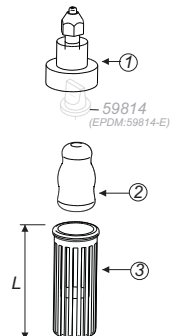

List of parts

59-854-P Foot valve 4x6 with PP fiber filter for suction lance			
Nº	CODE	DESCRIPTION	QTY.
1	59824	FOOT VALVE4x6 CONNECTION	1
2	59813	PP FIBER FOR FOOT FILTER	1
3	59818	FOOT FILTER BODY - SHORT	1

FOOT VALVE 4x6 WITH S.S. MESH FILTER FOR SUCTION LANCE

Features

Connection: 4x6 hose
 Materials: PP / FPM / AISI316
 Foot valve with check valve
 Filter 100 mesh
 L:45mm

List of parts

59-855-P Foot valve 4x6 with S.S. mesh filter for suction lance			
Nº	CODE	DESCRIPTION	QTY.
1	59824	FOOT VALVE4x6 CONNECTION	1
2	59813-I	A316 MESH FOR FOOT FILTER 4X6	1
3	60818	MESH FILTER END	1
4	59818	FOOT FILTER BODY - SHORT	1

FOOT VALVE 4x6 WITH PP FIBER FILTER

Features

Connection: 4x6 hose
 Materials: PP / FPM
 Foot valve with check valve
 PP filter case with PP fiber
 L:70mm

List of parts

59-851-P Foot valve 4x6 with PP fiber filter			
Nº	CODE	DESCRIPTION	QTY.
1	59824	FOOT VALVE4x6 CONNECTION	1
2	59813	PP FIBER FOR FOOT FILTER	1
3	59817	FOOT FILTER 4X6 BODY	1

FOOT VALVE 4x6 WITH S.S. MESH FILTER

Features

Connection: 4x6 hose
 Materials: PP / FPM / AISI316
 Foot valve with check valve
 Filter 100 mesh
 L:70mm

List of parts

59-852-P Foot valve 4x6 with S.S. mesh filter			
Nº	CODE	DESCRIPTION	QTY.
1	59824	FOOT VALVE4x6 CONNECTION	1
2	59813-I	A316 MESH FOR FOOT FILTER 4X6	1
3	60818	MESH FILTER END	1
4	59817	FOOT FILTER BODY	1