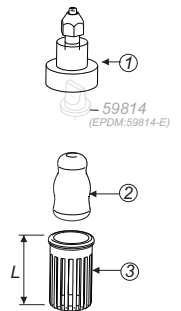

FOOT VALVE 4X6 WITH FILTER

ACC 011

FOOT VALVE 4x6 WITH PP FIBER FILTER FOR SUCTION LANCE

Features

Connection: 4x6 hose
 Materials: PP / FPM
 Foot valve with check valve
 PP filter case with PP fiber
 L:45mm

List of parts

59-854-P Foot valve 4x6 with PP fiber filter for suction lance			
Nº	CODE	DESCRIPTION	QTY.
1	59824	FOOT VALVE4x6 CONNECTION	1
2	59813	PP FIBER FOR FOOT FILTER	1
3	59818	FOOT FILTER BODY - SHORT	1

FOOT VALVE 4x6 WITH S.S. MESH FILTER FOR SUCTION LANCE

Features

Connection: 4x6 hose
 Materials: PP / FPM / AISI316
 Foot valve with check valve
 Filter 100 mesh
 L:45mm

List of parts

59-855-P Foot valve 4x6 with S.S. mesh filter for suction lance			
Nº	CODE	DESCRIPTION	QTY.
1	59824	FOOT VALVE4x6 CONNECTION	1
2	59813-I	A316 MESH FOR FOOT FILTER 4X6	1
3	60818	MESH FILTER END	1
4	59818	FOOT FILTER BODY - SHORT	1

FOOT VALVE 4x6 WITH S.S. MESH FILTER

Features

Connection: 4x6 hose
 Materials: PP / FPM / AISI316
 Foot valve with check valve
 Filter 100 mesh
 L:70mm

List of parts

59-852-P Foot valve 4x6 with S.S. mesh filter			
Nº	CODE	DESCRIPTION	QTY.
1	59824	FOOT VALVE4x6 CONNECTION	1
2	59813-I	A316 MESH FOR FOOT FILTER 4X6	1
3	60818	MESH FILTER END	1
4	59817	FOOT FILTER BODY	1