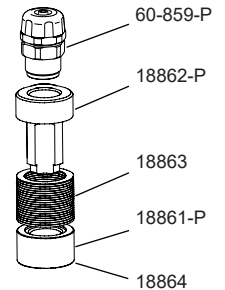

FOOT VALVE 6x12(6x8) WITH FILTER

FOOT VALVE 6x12 WITH PP DISC FILTER

Technical features

Foot filter with valve and weight

Connection: Hose 6x12

Materials: PP/FPM/Vidrio

Dimensions: 100mm x Ø40mm

Mesh: 120

List of parts

18-836-P Foot valve 6x12 with PP disc filter

60-859-P Injection check valve 6x12 pp boro.

18862-P Body foot filter disc 3/4 pp

18863 Disc foot folter 3/4

18861-P Cap foot folter disc 3/4 pp

18864 Weight foot filter disc 3/4

FOOT VALVE 6x12 WITH PP DISC FILTER FOR SUCTION LUNCE

Technical features

Foot filter with valve

Connection: Hose 6x12

Materials: PP/FPM/Borosilicate

Dimensions: 100mm x Ø40mm

Mesh: 120

List of parts

CARACTERÍSTICAS

Foot valve with filter

Connection: Hose 6x12

Materials: PP/FPM/
AISI316/
Borosilicate

Dimensions: 80mm x
Ø35mm

Mesh 100

Dimensions (851-
p) 105mm x
Ø35mm

List of parts