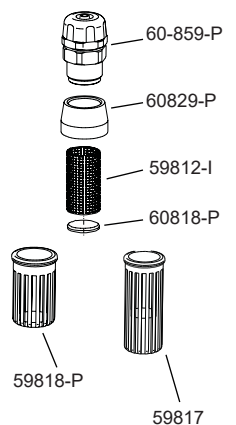

CARACTERÍSTICAS

Foot valve with filter

Connection: Hose 6x12

Materials: PP/FPM/
AISI316/
Borosilicate

Dimensions: 80mm x
Ø35mm

Mesh 100

Dimensions (851-
p) 105mm x
Ø35mm

List of parts

60-855-P Foot valve 6x12 with PP/SS mesh filter for suction lunces

60-859-P Injection check valve 6x12 pp boro.

60829-P Foot filter 3/4 connection

59812-I Mesh aisi316 for foot filter

60818 Filter mesh sealing

59818 Foot filter body-short

60-851-P Foot valve 6x12 with PP/SS mesh filter

59817 Foot filter body

FOOT VALVE 6X8 WITH PVDF FILTER

Technical features

Foot valve with filter

Connection: Hose 6x8

Materials: PVDF/FPM/
Borosilicate

Dimensions: 110mm x
Ø35mm

List of parts

60-853-F Foot valve 6x8 with PVDFfilter

60-888-F Discharge check valve 6x8 3/4 pvdf

59165-F Adapter 3/4 -3/8 pvdf

59-851-F Foot check valve 4x6 pvdf