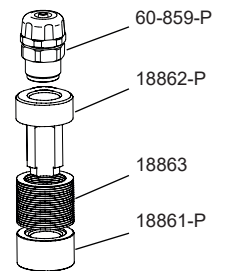

List of parts

18-837-P Foot valve 6x12 with PP disc filter for lunce

60-859-P Injection check valve 6x12 pp boro.

18862-P Body foot filter disc 3/4 pp

18863 Disc foot folter 3/4

18861-P Cap foot folter disc 3/4 pp