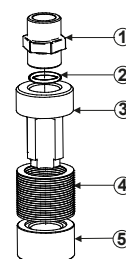

List of parts

18-834-P Foot valve 3/4 with PP disc filter for lunce			
Nº	CODE	DESCRIPTION	QTY.
1	62-857-P	INJECTION CHECK VALVE 3/4" BORO.	1
2	62300	19X3 FPM O-RING	1
3	18862-P	BODY FOOT FILTER DISC 3/4 PP	1
4	18863	DISC FOOT FOLTER 3/4	1
5	18861-P	CAP FOOT FOLTER DISC 3/4 PP	1