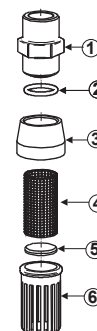

List of parts

18-832-P Foot valve with 3/4" SS mesh filter			
Nº	CODE	DESCRIPTION	QTY.
1	62-857-P	INJECTION CHECK VALVE 3/4" BORO.	1
2	62300	19X3 FPM O-RING	1
3	60829-P	FOOT FILTER 3/4 CONNECTION	1
4	59813-I	AISI 316 MESH FOR FOOT FILTER	1
5	60818	MESH FILTER END	1
6	59818	FOOT FILTER BODY - SHORT	1