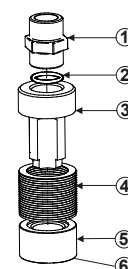

# FOOT VALVE 3/4" WITH FILTER

## FOOT VALVE 3/4" WITH PP DISC FILTER

### Technical features

Foot filter with valve and weight  
 Connection: 3/4"  
 Materials: PP / FPM / Borosilicate  
 Dimensions: 100mm x Ø40mm  
 Mesh:120

### List of parts

18-833-P Foot valve 3/4 with PP disc filter			
Nº	CODE	DESCRIPTION	QTY.
1	62-857-P	INJECTION CHECK VALVE 3/4" BORO	1
2	62300	19X3 FPM O-RING	1
3	18862-P	BODY FOOT FILTER DISC 3/4 PP	1
4	18863	DISC FOOT FOLTER 3/4	1
5	18861-P	CAP FOOT FOLTER DISC 3/4 PP	1
6	18864	WEIGHT FOOT FILTER DISC 3/4	1