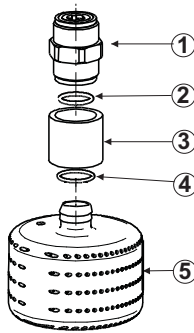

FOOT VALVE 1 1/4" WITH FILTER

FOOT VALVE 1 1/4" WITH FILTER PP

Technical features

Connection: 1 1/4"
Materials: PP / FPM / Glass
Foot valve with filter
Filter PP 10mesh
L:170mm
D:125mm

List of Parts

18-835-P Foot valve 1 1/4" with filter PP			
N°	CODE	DESCRIPTION	QTY.
1	61-878-P	DISCHARGE SEALED CHECK VALVE 1 1/4 PP	1
2	61808	26x3,5 FPM O-RING	1
3	71874-P	FOOT FILTER 1 1/4 D30 CONNECTION	1
4	71371	J29x3 FPM O-RING	1
5	71325	30mm FOOT FILTER	1