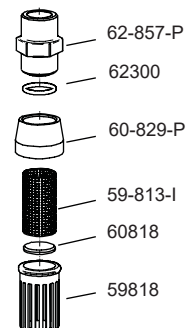

FOOT VALVE 3/4" WITH PP DISC FILTER

Technical features

Foot filter with valve and weight

Connection: 3/4"

Materials: PP/FPM/Borosilicate

Dimensions: 100mm x Ø40mm

Mesh: 120

List of parts

FOOT VALVE 3/4" WITH SS MESH FILTER

Technical features

Foot filter with valve

Connection: Rosca 3/4"

Materials: PP/FPM/Borosilicate/
AISI316

Dimensions: 80mm x Ø35mm

Mesh: 100

List of parts

18-832-P Foot valve with 3/4" SS mesh filter

62-857-P Injection check valve 3/4" boro.

62300 19X3 FPM o-ring

60829-P Foot filter 3/4 connection

59813-I AISI 316 mesh for foot filter

60818 Mesh filter end

59818 Foot filter body - short

FOOT VALVE 3/4" WITH FILTER

FOOT VALVE 3/4" WITH PVDF FILTER

Technical features

Foot filter with valve

Connection: 3/4"

Materials: PP/FPM/
Borosilicite

Dimensions: 110mm x
Ø35mm

List of parts