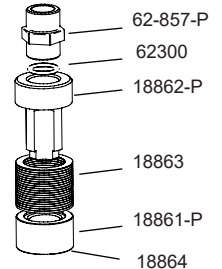

FOOT VALVE 3/4" WITH PP DISC FILTER

Technical features

Foot filter with valve and weight

Connection: 3/4"

Materials: PP/FPM/Borosilicate

Dimensions: 100mm x Ø40mm

Mesh: 120

List of parts

18-833-P Foot valve 3/4 with PP disc filter

62-857-P Injection check valve 3/4" boro

62300 19X3 FPM o-ring

18862-P Body foot filter disc 3/4 pp

18863 Disc foot filter 3/4

18861-P Cap foot filter disc 3/4 pp

18864 Weight foot filter disc 3/4

FOOT VALVE 3/4" WITH PP DISC FILTER FOR SUCTION LUNCE

Technical features

Foot filter with valve

Connection: 3/4"

Materials: PP/FPM/Borosilicate

Dimensions: 100mm x Ø40mm

Mesh 120

FOOT VALVE 3/4" WITH SS MESH FILTER

Technical features

Foot filter with valve

Connection: Rosca 3/4"

Materials: PP/FPM/Borosilicate/
AISI316

Dimensions: 80mm x Ø35mm

Mesh: 100

List of parts