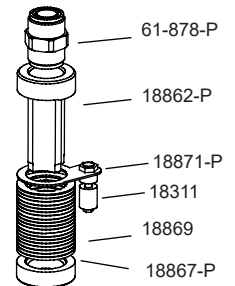

FOOT VALVE 1" 1/4 WITH FILTER

FOOT VALVE 1" 1/4 WITH PP DISC FILTER

Technical features

Connection:	1" 1/4
Materials:	PP/FPM/Borosilicate
Mesh:	120
Dimensions:	160mm x Ø66mm

LIST OF PARTS

18-838-P Foot valve 1" 1/4 with PP disc filter

61-878-P	Injection check valve 1" 1/4 PP
18868-P	Body foot filter disc 1" 1/4 PP
18871-P	Level sensor bracket filter disc 1" 1/4 PP
18311	Float type level sensor
18869	Disc foot filter 1" 1/4
18867-P	Cap foot filter disc 1" 1/4 PP

FOOT VALVE 1" 1/4 WITH PP FILTER

Technical features

Connection:	1" 1/4
Materials:	PP/FPM/Borosilicate
Mesh:	10
Dimensions:	170mm x Ø125mm

LIST OF PARTS

18-834-P Foot valve 3/4 with PP filter

61-878-P	Discharge sealed check valve 1" 1/4 PP
61808	26x3,5 FPM o-ring
71874-P	Foot filter 1" 1/4 D30 connection
71371	29x3 FPM o-ring
71325	D30 foot filter