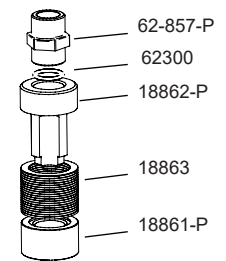

FOOT VALVE 3/4" WITH PP DISC FILTER

Technical features

Foot filter with valve and weight

Connection: 3/4"

Materials: PP/FPM/Borosilicate

Dimensions: 100mm x Ø40mm

Mesh: 120

List of parts

18864 Weight foot filter disc 3/4

FOOT VALVE 3/4" WITH PP DISC FILTER FOR SUCTION LUNCE

Technical features

Foot filter with valve

Connection: 3/4"

Materials: PP/FPM/Borosilicate

Dimensions: 100mm x Ø40mm

Mesh 120

DESPIECE

18-834-P Foot valve 3/4 with PP disc filter for lunce

62-857-P Injection check valve 3/4" boro.

62300 19X3 FPM o-ring

18862-P Body foot filter disc 3/4 pp

18863 Disc foot filter 3/4

18861-P Cap foot filter disc 3/4 pp

FOOT VALVE 3/4" WITH SS MESH FILTER

Technical features

Foot filter with valve

Connection: Rosca 3/4"

Materials: PP/FPM/Borosilicate/
AISI316

Dimensions: 80mm x Ø35mm

Mesh: 100

List of parts