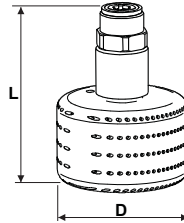

FOOT VALVE 1 1/4" WITH FILTER

FOOT VALVE 1 1/4" WITH FILTER PP

Technical features

Connection: 1 1/4"
Materials: PP / FPM / Glass
Foot valve with filter
Filter PP 10mesh
L:170mm
D:125mm

List of Parts

18-835-P Foot valve 1 1/4" with filter PP			
N°	CODE	DESCRIPTION	QTY.
1	61-878-P	DISCHARGE SEALED CHECK VALVE 1 1/4 PP	1
2	61808	26x3,5 FPM O-RING	1
3	71874-P	FOOT FILTER 1 1/4 D30 CONNECTION	1
4	71371	J29x3 FPM O-RING	1
5	71325	30mm FOOT FILTER	1