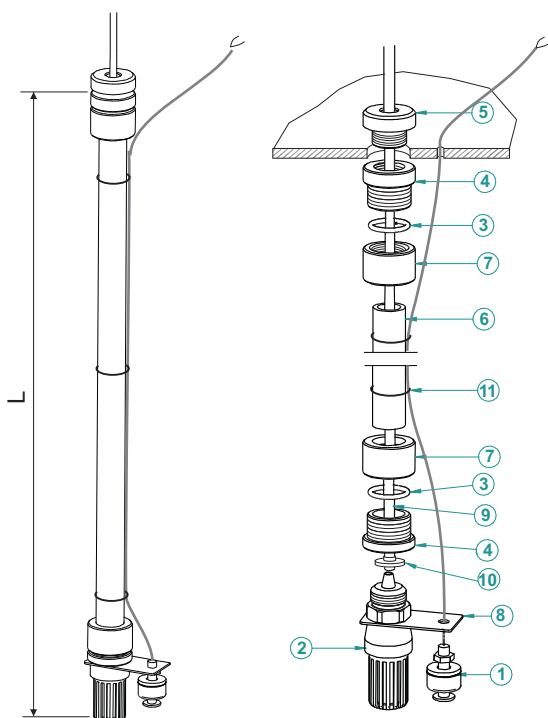

## SUCTION LANCE 6x12 WITH FILTER PP

**Technical features**

Connection.....hose 6x12  
 Materials.....PP / FPM / PVC / Glass  
 Hole diameter in tank.....27-30mm  
 Suction line.....DN6  
 L.....1150mm  
 Foot valve with filter  
 Filter with PP fiber

**List of parts**

18-L06-R1150-L SUCTION LANCE 6x12 WITH PP FILTER (60860)			
Nº	CODE	DESCRIPTION	QTY.
1*	18311	SWITCH LEVEL SENSOR	1
2	60-854-P	FOOT VALVE 6X12 WITH PP FILTER FOR SUCT.	1
3	60370	25X3.5 O-RING	2
4	60872-P	SUCTION LANCE 25X3/4 CONNECTION	2
5	60863-P	TANK CONNECTION 25X3/4	1
6	59861	DN20 D25 PVC SUCTION PIPE L1050	1
7	60873-P	SUCTION LANCE FEMALE CONNECTION 25X3/4	2
8*	60875	FLOAT LEVEL SWITCH 3/4 SUPPORT	1
9	64347	6X12 PVC REINFORCED HOSE	1
10	60877	6X12 HOSE COLLAR	1
11	64309	21X2.5 FPM O-RING	3

## SUCTION LANCE 6x12 WITH SS MESH FILTER

**Technical features**

Connection.....hose 6x12  
 Materials.....PP / FPM / PVC / AISI316 / Glass  
 Hole diameter in tank.....27-30mm  
 Suction line.....DN6  
 L.....1150mm  
 Foot valve with filter  
 Filter 100 mesh

**List of parts**

18-L06-I1150-L SUCTION LANCE 6x12 WITH SS MESH FILTER (60861)			
Nº	CODE	DESCRIPTION	QTY.
1*	18311	SWITCH LEVEL SENSOR	1
2	60-855-P	FOOT VALVE 6X12 WITH SS MESH FILTER FOR SUCT.	1
3	60370	25X3.5 O-RING	2
4	60872-P	SUCTION LANCE 25X3/4 CONNECTION	2
5	60863-P	TANK CONNECTION 25X3/4	1
6	59861	DN20 D25 PVC SUCTION PIPE L1050	1
7	60873-P	SUCTION LANCE FEMALE CONNECTION 25X3/4	2
8*	60875	FLOAT LEVEL SWITCH 3/4 SUPPORT	1
9	64347	6X12 PVC REINFORCED HOSE	1
10	60877	6X12 HOSE COLLAR	1
11	64309	21X2.5 FPM O-RING	3