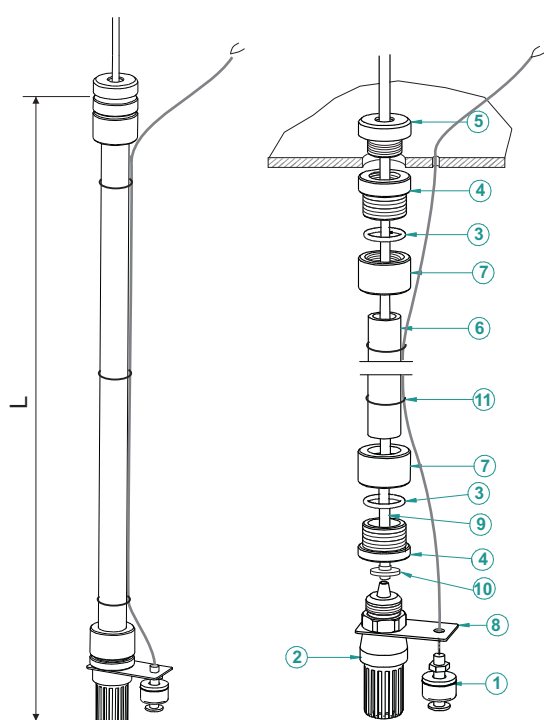

## SUCTION LANCE 6x12 WITH FILTER PP

**Technical features**

Connection.....hose 6x12  
 Materials.....PP / FPM / PVC / Glass  
 Hole diameter in tank.....27-30mm  
 Suction line.....DN6  
 L.....1150mm  
 Foot valve with filter  
 Filter with PP fiber

**List of parts**

18-L06-R1150-L SUCTION LANCE 6x12 WITH PP FILTER (60860)			
Nº	CODE	DESCRIPTION	QTY.
1*	18311	SWITCH LEVEL SENSOR	1
2	60-854-P	FOOT VALVE 6X12 WITH PP FILTER FOR SUCT.	1
3	60370	25X3.5 O-RING	2
4	60872-P	SUCTION LANCE 25X3/4 CONNECTION	2
5	60863-P	TANK CONNECTION 25X3/4	1
6	59861	DN20 D25 PVC SUCTION PIPE L1050	1
7	60873-P	SUCTION LANCE FEMALE CONNECTION 25X3/4	2
8*	60875	FLOAT LEVEL SWITCH 3/4 SUPPORT	1
9	64347	6X12 PVC REINFORCED HOSE	1
10	60877	6X12 HOSE COLLAR	1
11	64309	21X2.5 FPM O-RING	3

## SUCTION LANCE 6x12 WITH SS MESH FILTER

**Technical features**

Connection.....hose 6x12  
 Materials.....PP / FPM / PVC / AISI316 / Glass  
 Hole diameter in tank.....27-30mm  
 Suction line.....DN6  
 L.....1150mm  
 Foot valve with filter  
 Filter 100 mesh

**List of parts**

18-L06-I1150-L SUCTION LANCE 6x12 WITH SS MESH FILTER (60861)			
Nº	CODE	DESCRIPTION	QTY.
1*	18311	SWITCH LEVEL SENSOR	1
2	60-855-P	FOOT VALVE 6X12 WITH SS MESH FILTER FOR SUCT.	1
3	60370	25X3.5 O-RING	2
4	60872-P	SUCTION LANCE 25X3/4 CONNECTION	2
5	60863-P	TANK CONNECTION 25X3/4	1
6	59861	DN20 D25 PVC SUCTION PIPE L1050	1
7	60873-P	SUCTION LANCE FEMALE CONNECTION 25X3/4	2
8*	60875	FLOAT LEVEL SWITCH 3/4 SUPPORT	1
9	64347	6X12 PVC REINFORCED HOSE	1
10	60877	6X12 HOSE COLLAR	1
11	64309	21X2.5 FPM O-RING	3