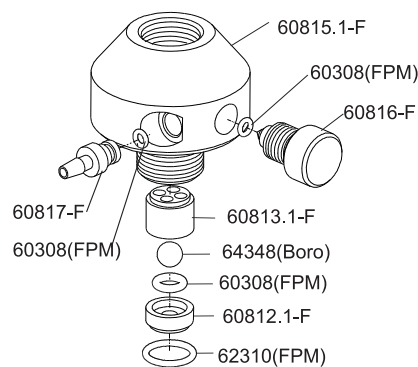

PRIMING VALVE 6x12

ACC 031

TECHNICAL FEATURES

Max. flow: 60l/h

Connection thread: 3/4"

Hose connection :

- Diameter 6,3x11 (with 60311)
- Diameter 6x12
- Diameter 6,3x12,5

LIST OF PARTS

PP 60-814.1-P

PVDF 60-814.1-F

AISI316 60-814.1-I