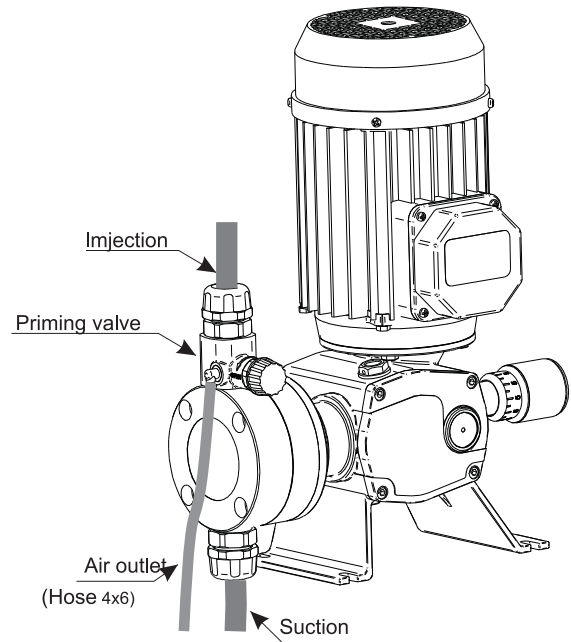

PRIMING VALVE 6x12

ACC 031

TECHNICAL FEATURES

Max. flow: 60l/h

Connection thread: 3/4"

Hose connection :

- Diameter 6,3x11 (with 60311)
- Diameter 6x12
- Diameter 6,3x12,5

LIST OF PARTS