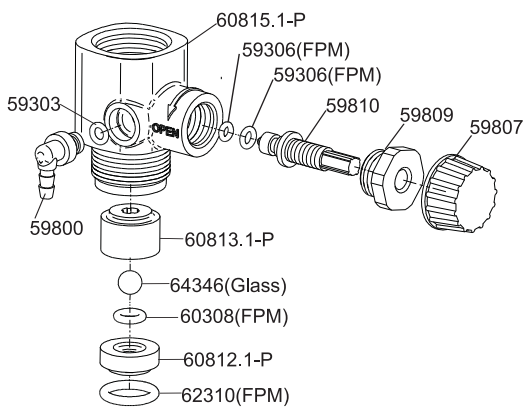

PRIMING VALVE 6x12

ACC 031

TECHNICAL FEATURES

Max. flow: 60l/h

Connection thread: 3/4"

Hose connection :

- Diameter 6,3x11 (with 60311)
- Diameter 6x12
- Diameter 6,3x12,5

LIST OF PARTS

PP 60-814.1-P

PVDF 60-814.1-F

AISI316 60-814.1-I