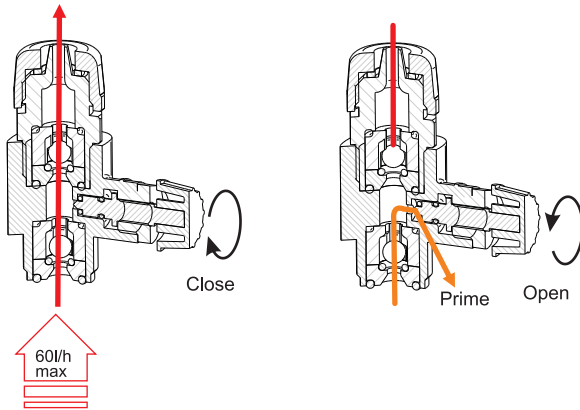

PRIMING VALVE 6x12

ACC 031

TECHNICAL FEATURES

Max. flow: 60l/h

Connection thread: 3/4"

Hose connection :

- Diameter 6,3x11 (with 60311)
- Diameter 6x12
- Diameter 6,3x12,5

LIST OF PARTS