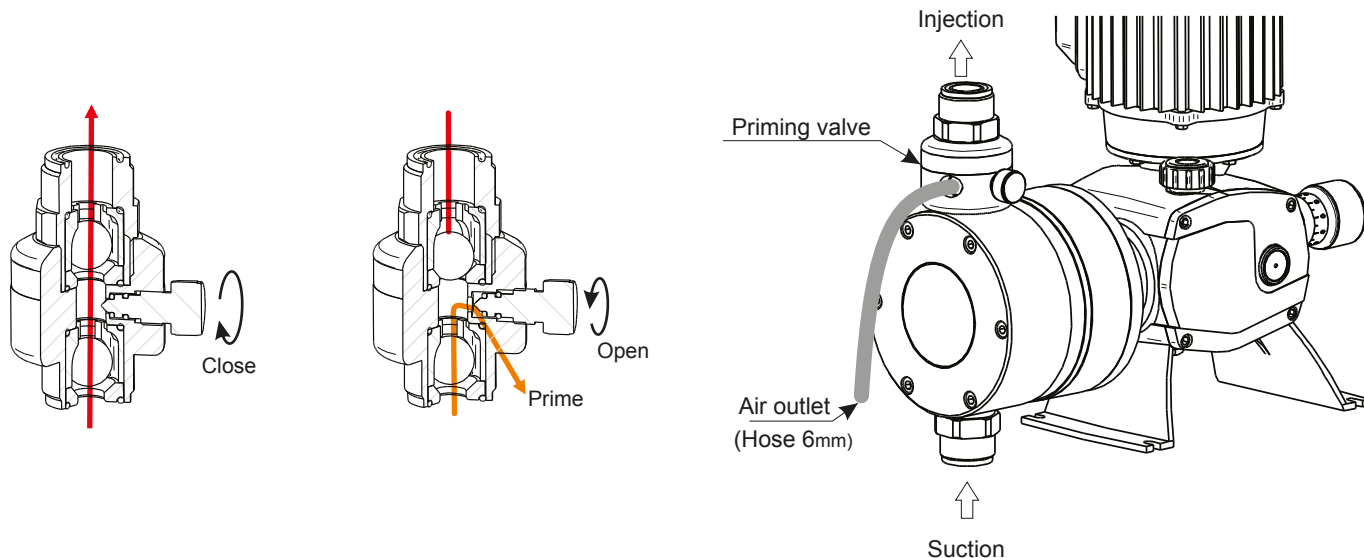

PRIMING VALVE 1"1/4

TECHNICAL FEATURES

Max. flow: 1200l/h

Connection thread : 1"1/4

LIST OF PARTS

18-849-P PRIMING VALVE 1"1/4 PP BOROSILICATE

*18-850-P AISI 316

**18-850-E EPDM