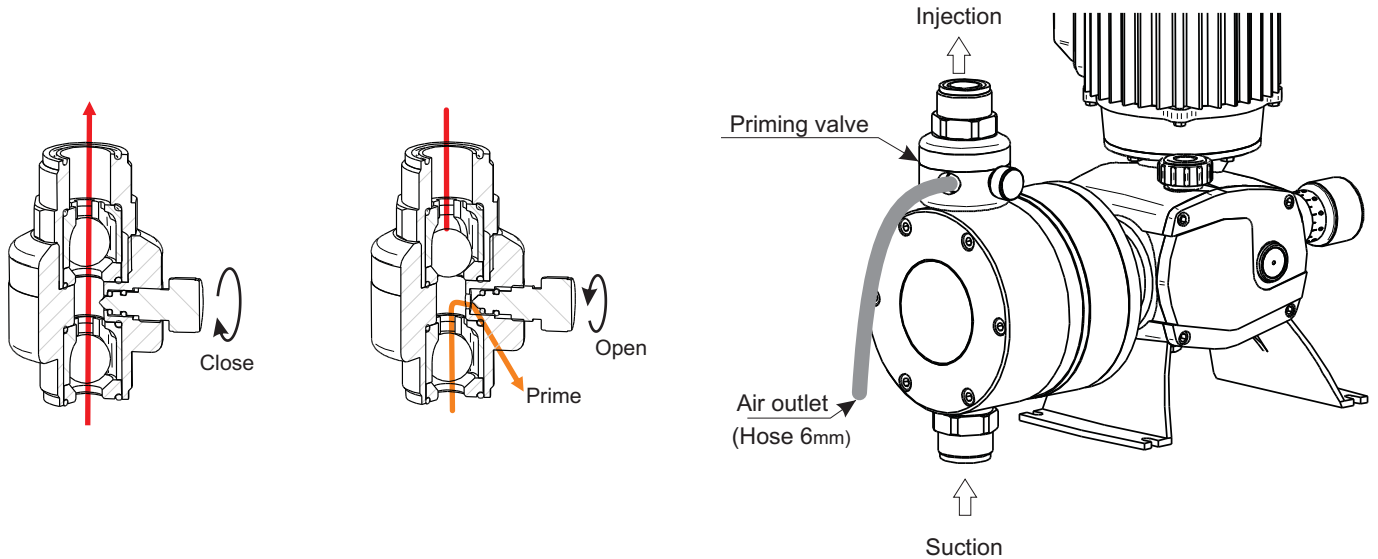

PRIMING VALVE 1"1/4

ACC 033

TECHNICAL FEATURES

Max. flow: 1200l/h
Connection thread : 1"1/4

LIST OF PARTS

18-846-P PRIMING VALVE 1"1/4 PP