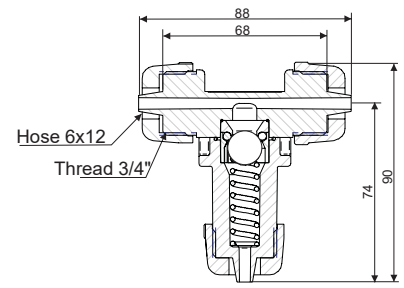

### TECHNICAL FEATURES

Max. flow:	60 l/h
Conexión rosca:	1"1/4
Hose connection:	Diameter 6x12

Graphic Operating pressure / Flow

Opening pressure	Codigo
10bars	60-826
15bars	60-825
20bars	60-828