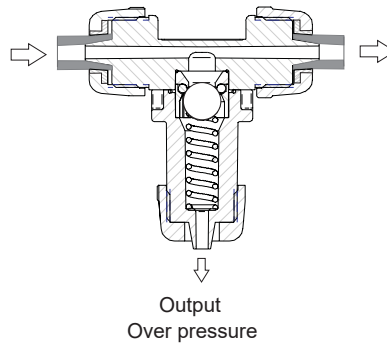

### TECHNICAL FEATURES

Max. flow:	60 l/h
Conexión rosca:	1"1/4
Hose connection:	Diameter 6x12

Graphic Operating pressure / Flow

Opening pressure	Codigo
10bars	60-826
15bars	60-825
20bars	60-828