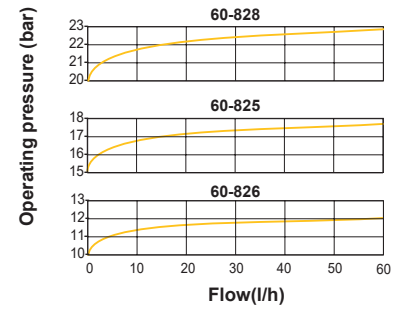

### TECHNICAL FEATURES

Max. flow:	60 l/h
Conexión rosca:	1"1/4
Hose connection:	Diameter 6x12

Graphic Operating pressure / Flow

Opening pressure	Codigo
10bars	60-826
15bars	60-825
20bars	60-828