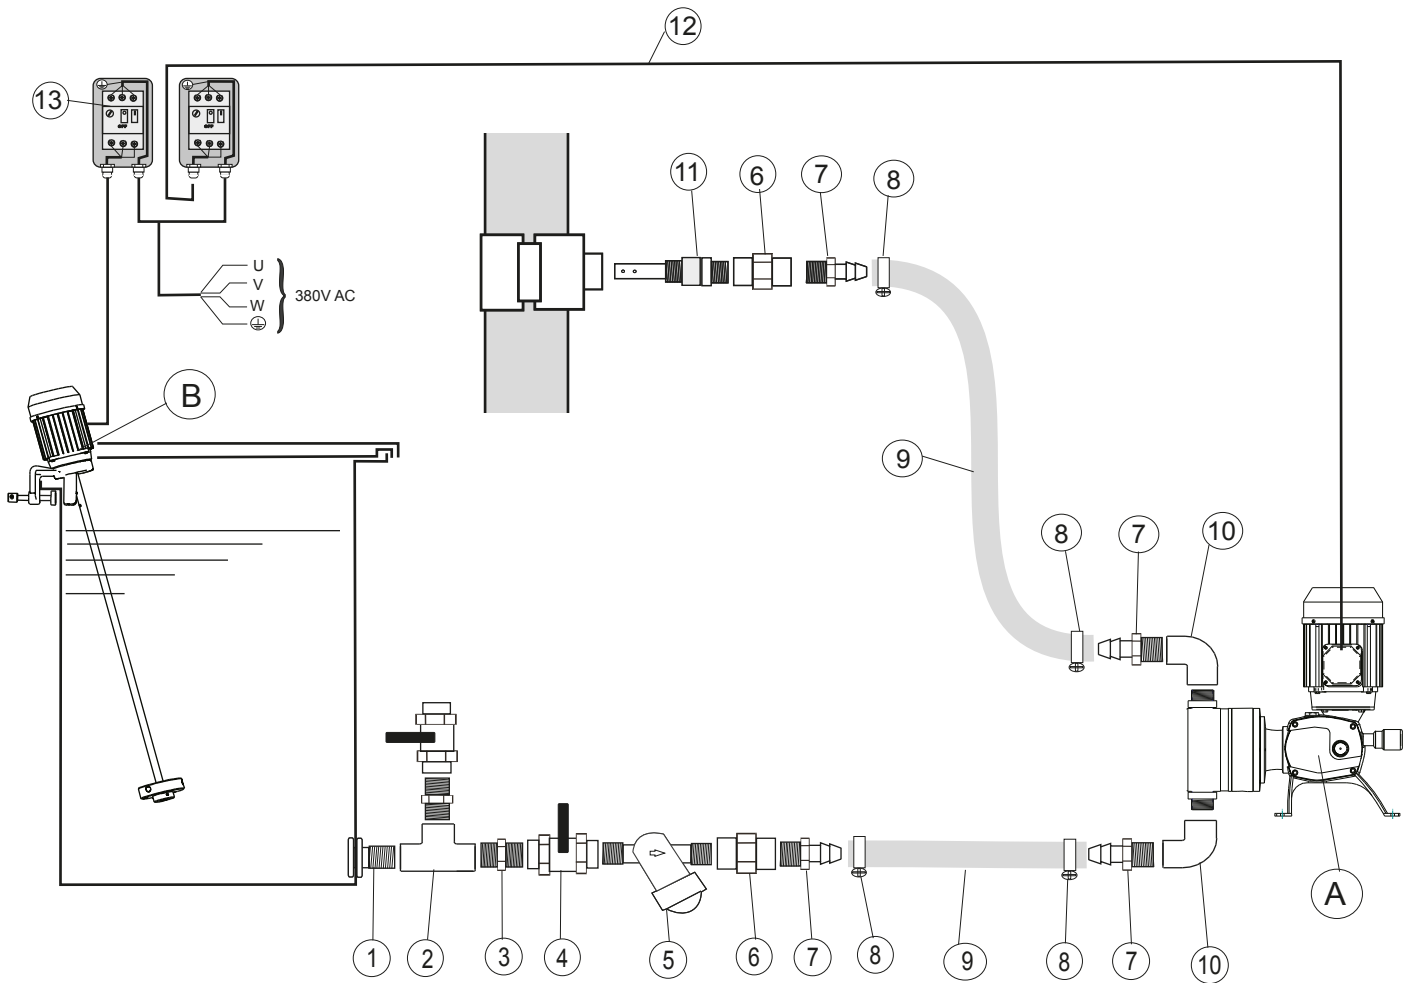

P re-Installation Kit 1"1/4 Pump & Agitator 1Hp

N°	Code	Description	Units
A		500 / 7500 / 1000L/H Dostec-50 dosing pump	1
B		Turbine agitator 1.5m / 25ft shaft	1
	71-090	1"1/4 Pre-Installation Kit Pump & Agitator 1Hp	1
1	18360	1"1/4 Tank connector	1
2	18361	1"1/4 PVC Te F/F	1
3	18362	1"1/4 PVC Connector M/M	2
4	18815	1"1/4 PVC Ball Valve	2
5	61339	1"1/4 A-40 120 Mesh filter	1
6	18365	1"1/4 PVC Connector F/F	2
7	18363	1"1/4 Hose connector	4
8	18367	40x60-S Stainless Steel clamps	4
9	18300	40x50 PVC, Nylon reinforced hose, 10bars	10 m / 33ft
10	18364	1"1/4 PVC 90 elbow	2
11	61-855-P	1"1/4 Diffuser check valve	1
12	25303	4x1,5 Electric cable	10 m / 33ft
13	25-009	Overload switch IP55 400v 3ph 0,75Kw 1,6-2,5A	1