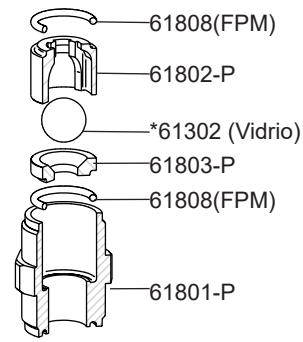

CHECK VALVES 1 1/4"

INJECTION 61-011-P

SUCTION 61-010-P

SPRING CHECK VALVE 1 1/4"

SPRING INJECTION VALVE 61-850-P (Open 0,5 bars)

SPRING SUCTION VALVEE 61-860-P (Open 0,1 bars)