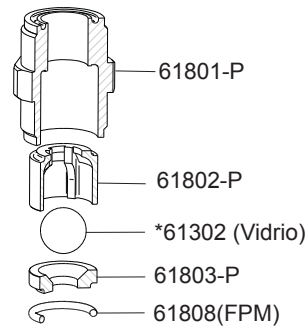

CHECK VALVES ASSEMBLY 1 1/4"

CHECK VALVES 1 1/4"

INJECTION 61-011-P

SUCTION 61-010-P

SPRING CHECK VALVE 1 1/4"

SPRING INJECTION VALVE 61-850-P (Open 0,5 bars)

SPRING SUCTION VALVEE 61-860-P (Open 0,1 bars)