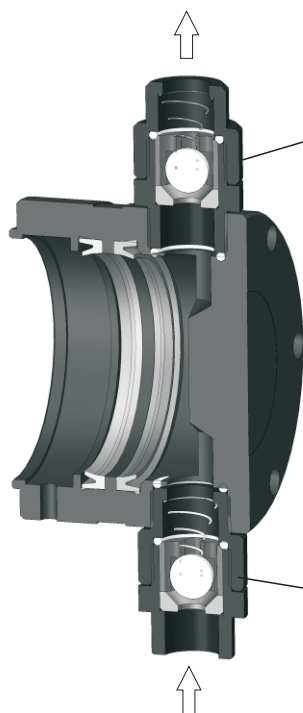

CHECK VALVES ASSEMBLY 1 1/4"

CHECK VALVES 1 1/4"

INJECTION 61-011-P

SUCTION 61-010-P

SPRING CHECK VALVE 1 1/4"

SPRING INJECTION VALVE 61-850-P (Open 0,5 bars)

SPRING SUCTION VALVEE 61-860-P (Open 0,1 bars)