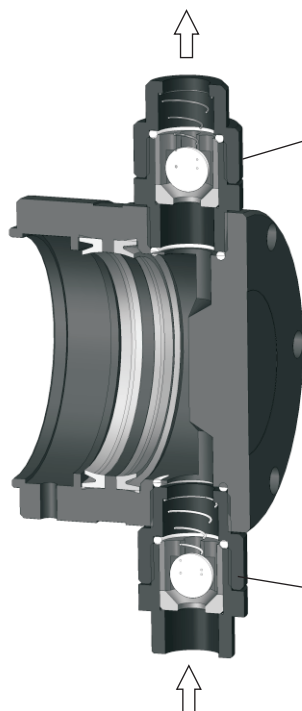

CHECK VALVES 1 1/4"

INJECTION 61-011-P

SUCTION 61-010-P

SPRING CHECK VALVE 1 1/4"

SPRING INJECTION VALVE 61-850-P (Open 0,5 bars)

SPRING SUCTION VALVEE 61-860-P (Open 0,1 bars)