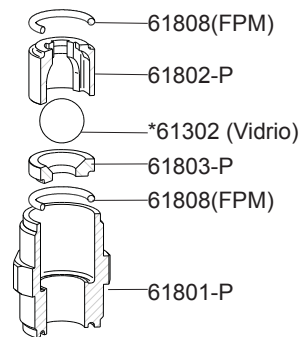

CHECK VALVES ASSEMBLY 1 1/4"

CHECK VALVES 1 1/4"

INJECTION 61-011-P

SUCTION 61-010-P

SPRING CHECK VALVE 1 1/4"

SPRING INJECTION VALVE 61-850-P (Open 0,5 bars)

SPRING SUCTION VALVEE 61-860-P (Open 0,1 bars)