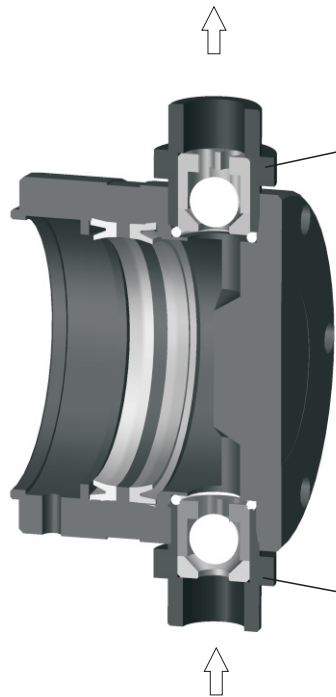

CHECK VALVES ASSEMBLY 1 1/4"

CHECK VALVES 1 1/4"

INJECTION 61-011-P

SUCTION 61-010-P

SPRING CHECK VALVE 1 1/4"

SPRING INJECTION VALVE 61-850-P (Open 0,5 bars)

SPRING SUCTION VALVEE 61-860-P (Open 0,1 bars)