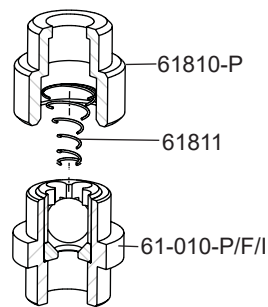

CHECK VALVES 1 1/4"

INJECTION 61-011-P

SUCTION 61-010-P

SPRING CHECK VALVE 1 1/4"

SPRING INJECTION VALVE 61-850-P (Open 0,5 bars)

SPRING SUCTION VALVEE 61-860-P (Open 0,1 bars)