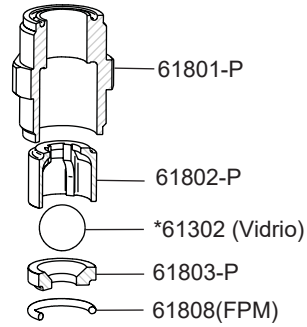

CHECK VALVES 1 1/4"

INJECTION 61-011-P

SUCTION 61-010-P

SPRING CHECK VALVE 1 1/4"

SPRING INJECTION VALVE 61-850-P (Open 0,5 bars)

SPRING SUCTION VALVEE 61-860-P (Open 0,1 bars)