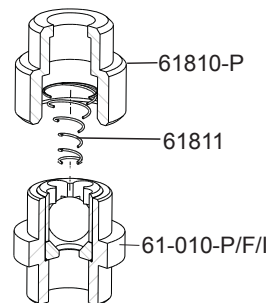

CHECK VALVES ASSEMBLY 1 1/4"

CHECK VALVES 1 1/4"

INJECTION 61-011-P

SUCTION 61-010-P

SPRING CHECK VALVE 1 1/4"

SPRING INJECTION VALVE 61-850-P (Open 0,5 bars)

SPRING SUCTION VALVEE 61-860-P (Open 0,1 bars)