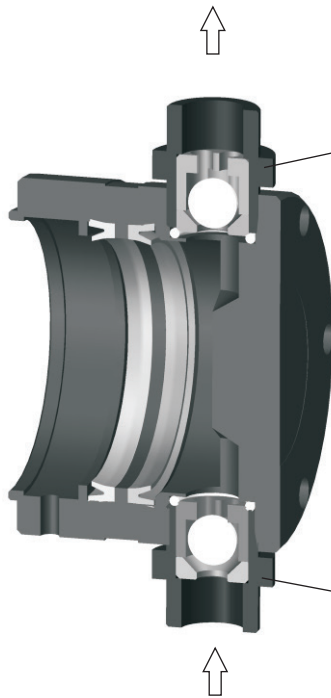

CHECK VALVES 1 1/4"

INJECTION 61-011-P

SUCTION 61-010-P

SPRING CHECK VALVE 1 1/4"

SPRING INJECTION VALVE 61-850-P (Open 0,5 bars)

SPRING SUCTION VALVEE 61-860-P (Open 0,1 bars)