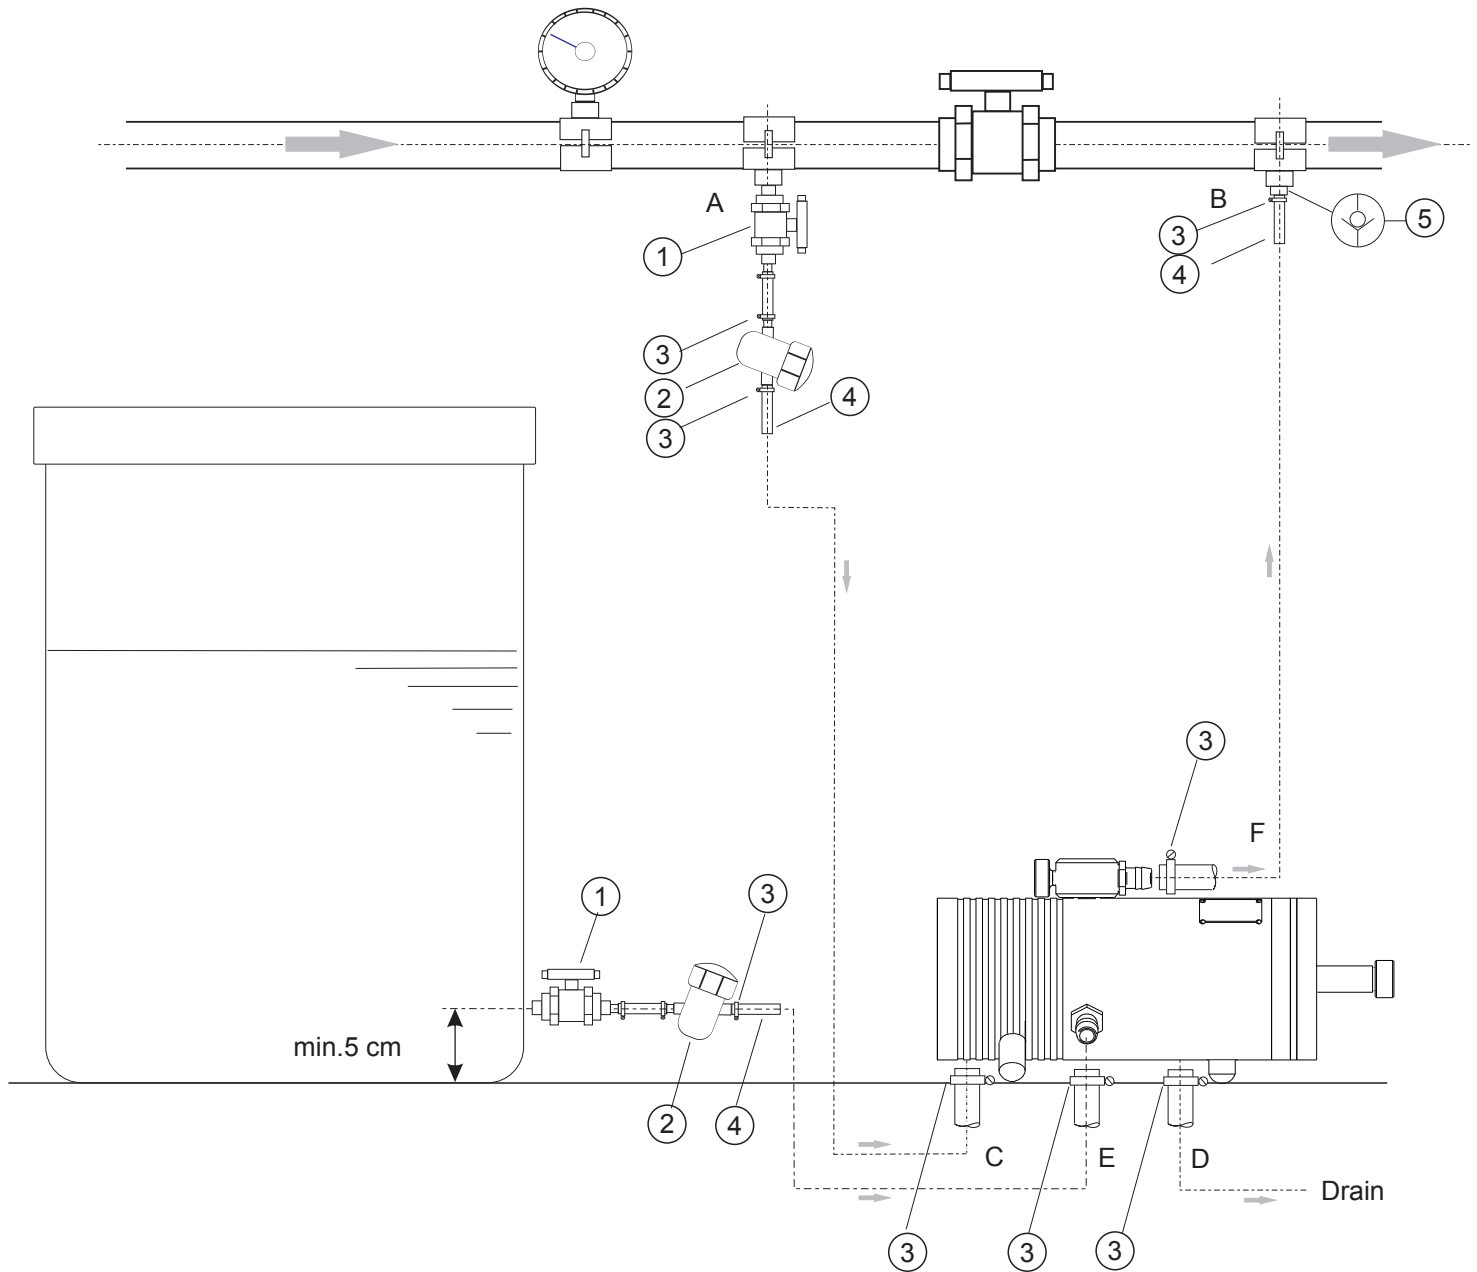

ECOFERTIC: INSTALLATION

- ① Valve 1/2" female
- ② Mesh filter
- ③ Clamp
- ④ Non return valve 1/2"