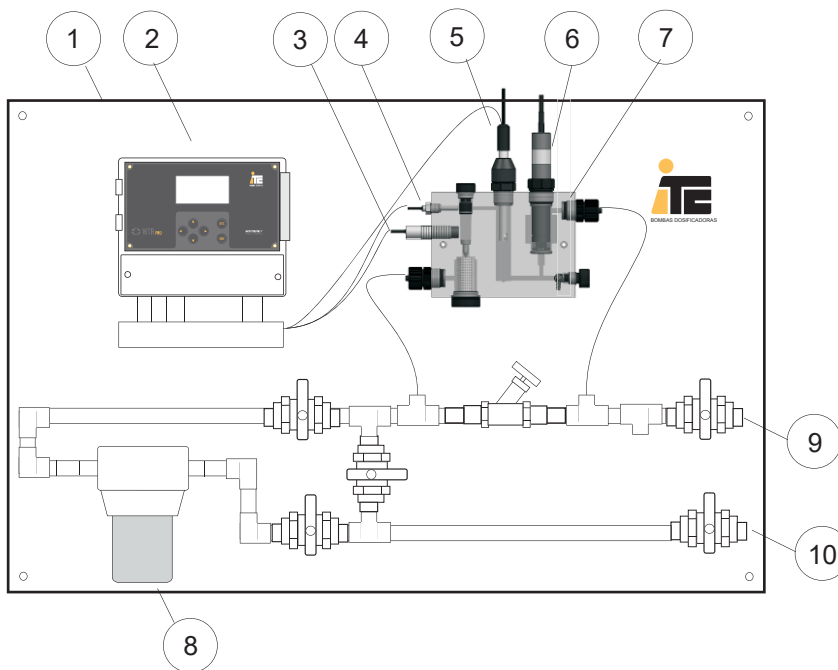

CODE	DESCRIPTION
44-030	PANEL WTR PRO PIQ (*)
44-031	PANEL WTR PRO PH-CL
44-032	PANEL WTR PRO PH-RX

* Flowmeter and flowmeter accessories not included

- ① Panel PP 1000x670 mm
- ② WTR pro controller
- ③ Flow detector
- ④ Pt100 temperature sensor
- ⑤ pH sensor
- ⑥ Free Chlorine Sensor
- ⑦ Multifunction sensor holder
- ⑧ Activated carbon filter
- ⑨
- ⑩