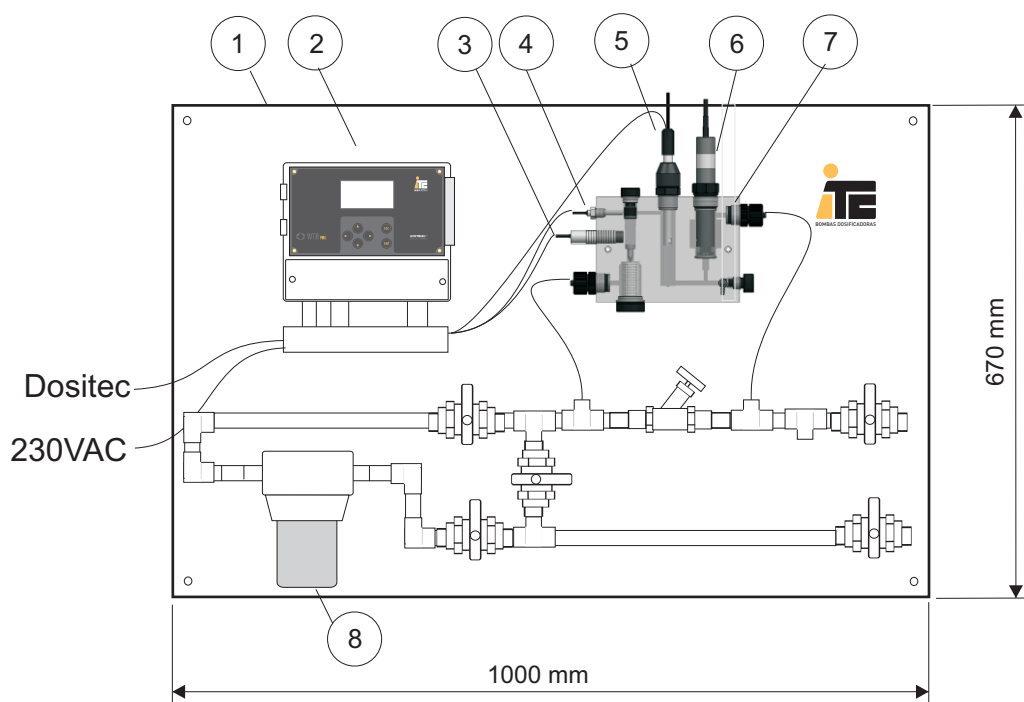

CODE	DESCRIPTION
44-030	PANEL WTR PRO PIQ (*)
44-031	PANEL WTR PRO PH-CL
44-032	PANEL WTR PRO PH-RX

\* Flowmeter and flowmeter accessories not included

- |                            |                               |
|----------------------------|-------------------------------|
| ① Panel PP 1000x670 mm     | ⑥ Free Chlorine Sensor        |
| ② WTR pro controller       | ⑦ Multifunction sensor holder |
| ③ Flow detector            | ⑧ Activated carbon filter     |
| ④ Pt100 temperature sensor |                               |
| ⑤ pH sensor                |                               |